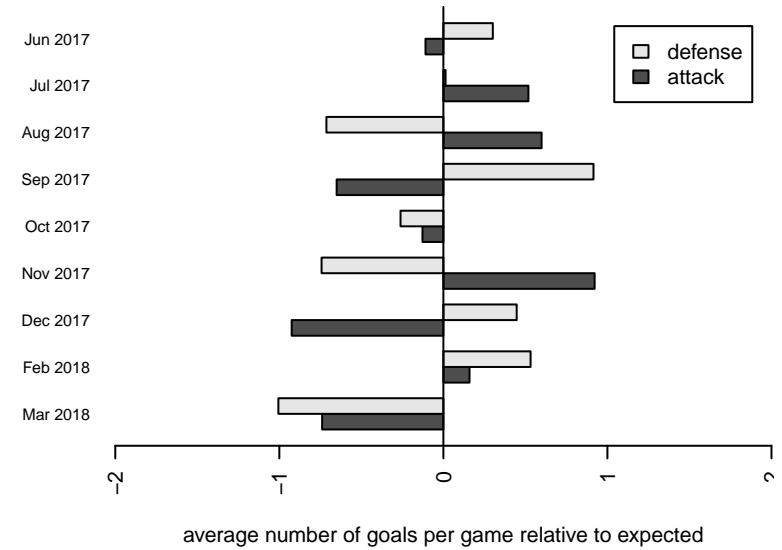

Performance relative to 13 month average