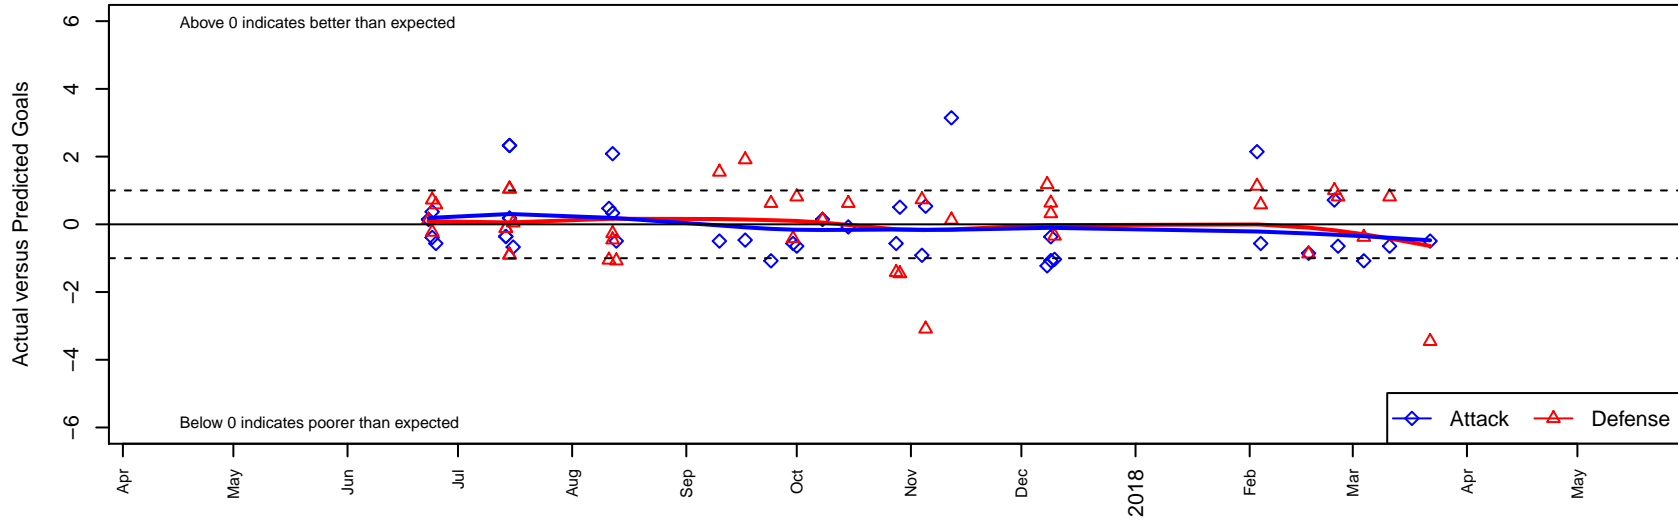

# Westside Timbers Copa TS G04

Westside Timbers  
 Beaverton, OR  
 G04 total strength=1505  
 attack=10.63 defense=12.48  
 fall league = PTT G04 Premier Red  
 spr league = Spr OYS G04 Premier Red

alt names used:  
 WESTSIDE TIMBERS 04G COPA TS  
 Westside Timbers 04G Copa TS  
 WESTSIDE TIMBERS G04 COPA TS (OR)  
 WT 04G Copa TS  
 Westside Timbers 04G Copa TS

Venues played:  
 2017 Clash At the Border Super  
 2017 Beaverton Cup U14 Gold  
 2017 Bend Premier Cup Lindsey Horan (Gold)  
 2017 PTT G04 Premier Red  
 2017 Timbers Winter Showcase 2003 Showcas  
 2017 Spr OYS G04 Premier Red

**Westside Timbers Copa TS G04**  
 Dots are actual minus expected GF (blue circles) and GA (red triangles).  
 Blue line is smoothed change in attack strength. Red is smoothed change in defense strength.

**attack and defense variance (black dot)  
relative to other teams  
and top 10 in region**

**attack and defense rating  
relative to others at age  
and all opponents in last 13 months**

**Performance relative to 13 month average**