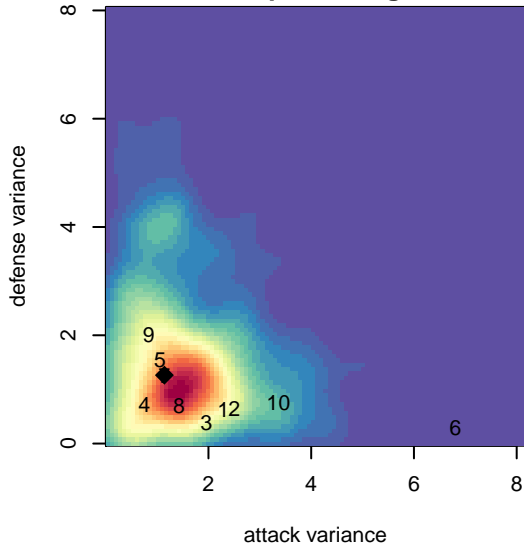

**attack and defense variance (black dot)
relative to other teams
and top 10 in region**