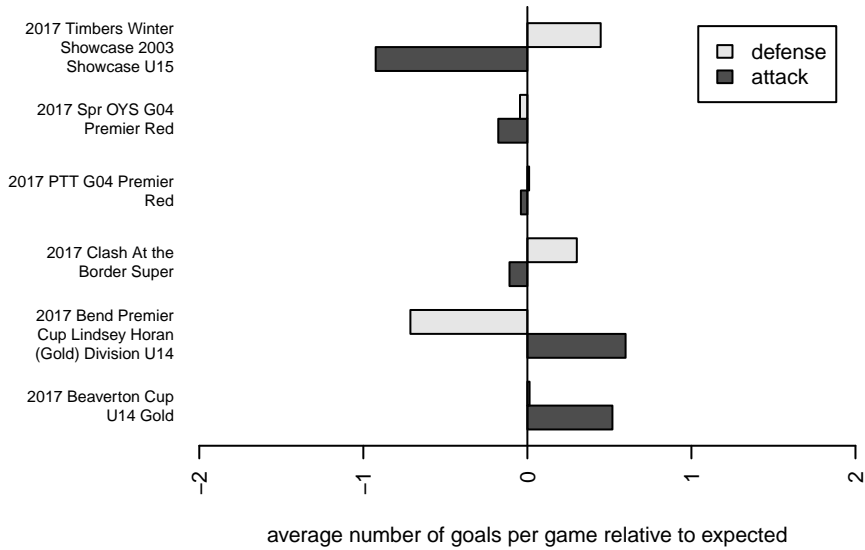

# Westside Timbers Copa TS G04

Westside Timbers  
 Beaverton, OR  
 G04 total strength=1505  
 attack=10.63 defense=12.48  
 fall league = PTT G04 Premier Red  
 spr league = Spr OYS G04 Premier Red

alt names used:  
 WESTSIDE TIMBERS 04G COPA TS  
 Westside Timbers 04G Copa TS  
 WESTSIDE TIMBERS G04 COPA TS (OR)  
 WT 04G Copa TS  
 Westside Timbers 04G Copa TS

Venues played:  
 2017 Clash At the Border Super  
 2017 Beaverton Cup U14 Gold  
 2017 Bend Premier Cup Lindsey Horan (Gold)  
 2017 PTT G04 Premier Red  
 2017 Timbers Winter Showcase 2003 Showcas  
 2017 Spr OYS G04 Premier Red

**Westside Timbers Copa TS G04**  
 Dots are actual minus expected GF (blue circles) and GA (red triangles).  
 Blue line is smoothed change in attack strength. Red is smoothed change in defense strength.

**attack and defense variance (black dot)  
relative to other teams  
and top 10 in region**

**attack and defense rating  
relative to others at age  
and all opponents in last 13 months**

**Performance relative to 13 month average**