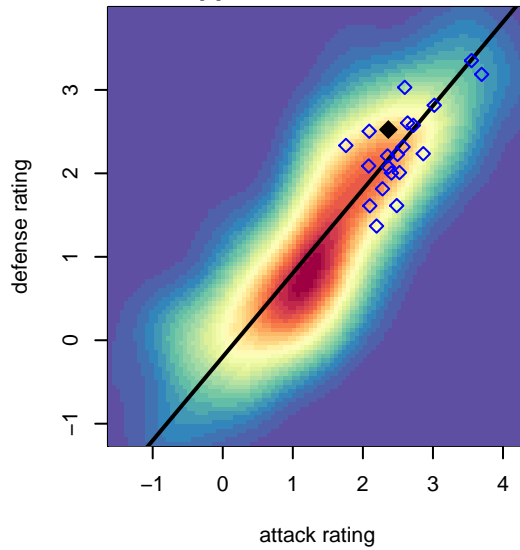

# Westside Timbers Copa TS G04

Westside Timbers  
 Beaverton, OR  
 G04 total strength=1505  
 attack=10.63 defense=12.48  
 fall league = PTT G04 Premier Red  
 spr league = Spr OYS G04 Premier Red

alt names used:  
 WESTSIDE TIMBERS 04G COPA TS  
 Westside Timbers 04G Copa TS  
 WESTSIDE TIMBERS G04 COPA TS (OR)  
 WT 04G Copa TS  
 Westside Timbers 04G Copa TS

Venues played:  
 2017 Clash At the Border Super  
 2017 Beaverton Cup U14 Gold  
 2017 Bend Premier Cup Lindsey Horan (Gold)  
 2017 PTT G04 Premier Red  
 2017 Timbers Winter Showcase 2003 Showcas  
 2017 Spr OYS G04 Premier Red

**Westside Timbers Copa TS G04**  
 Dots are actual minus expected GF (blue circles) and GA (red triangles).  
 Blue line is smoothed change in attack strength. Red is smoothed change in defense strength.

**attack and defense variance (black dot)  
relative to other teams  
and top 10 in region**

**attack and defense rating  
relative to others at age  
and all opponents in last 13 months**

**Performance relative to 13 month average**