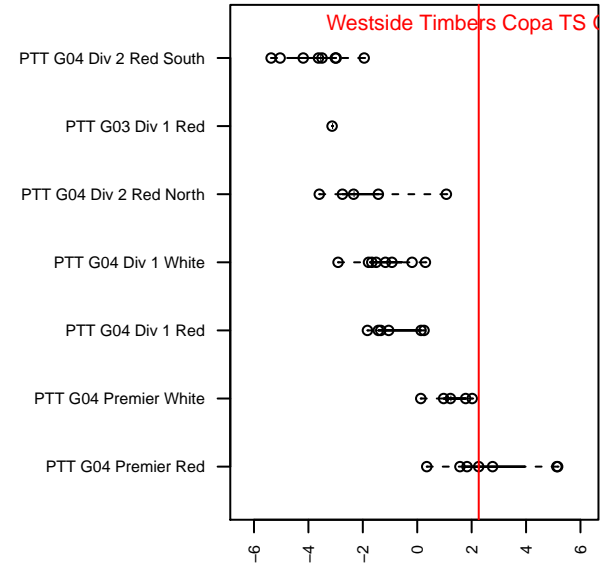

# Westside Timbers Copa TS G04

Westside Timbers  
 Beaverton, OR  
 G04 total strength=1505  
 attack=10.63 defense=12.48  
 fall league = PTT G04 Premier Red  
 spr league = Spr OYS G04 Premier Red

alt names used:  
 WESTSIDE TIMBERS 04G COPA TS  
 Westside Timbers 04G Copa TS  
 WESTSIDE TIMBERS G04 COPA TS (OR)  
 WT 04G Copa TS  
 Westside Timbers 04G Copa TS

Venues played:  
 2017 Clash At the Border Super  
 2017 Beaverton Cup U14 Gold  
 2017 Bend Premier Cup Lindsey Horan (Gold)  
 2017 PTT G04 Premier Red  
 2017 Timbers Winter Showcase 2003 Showcas  
 2017 Spr OYS G04 Premier Red

**Westside Timbers Copa TS G04**  
 Dots are actual minus expected GF (blue circles) and GA (red triangles).  
 Blue line is smoothed change in attack strength. Red is smoothed change in defense strength.

**attack and defense variance (black dot)  
relative to other teams  
and top 10 in region**

**attack and defense rating  
relative to others at age  
and all opponents in last 13 months**

**Performance relative to 13 month average**